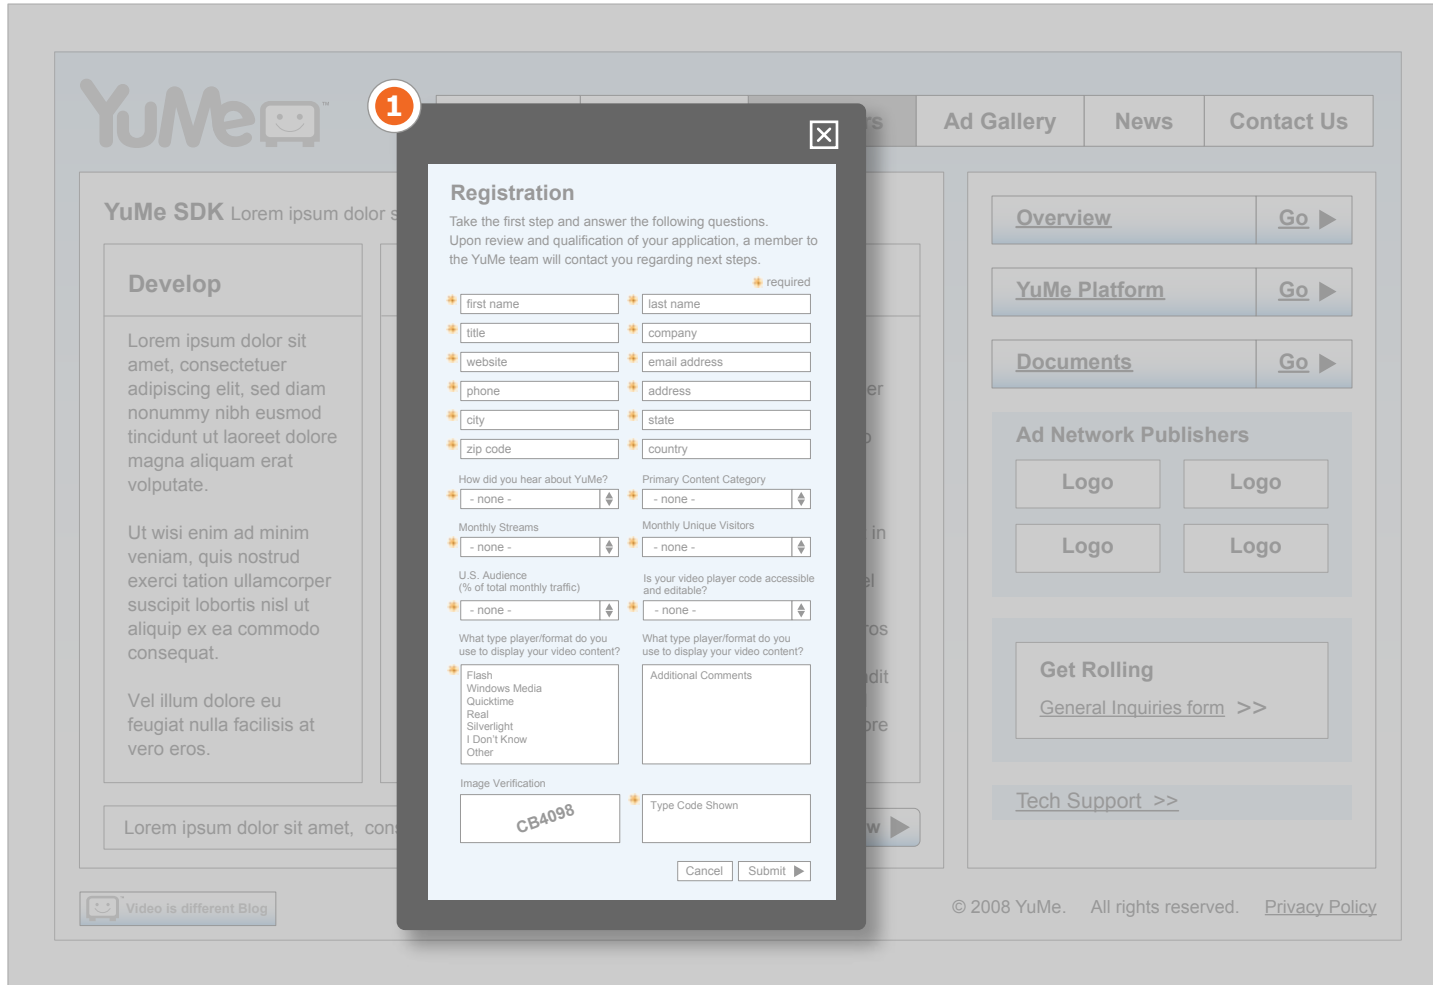

6 Link to general form.

7 Link to mail to Tech Support

Annotations

- 1** General publishers content.
- 2** Make case to publishers. Brand more buttoned up.
- 3** Link to learn about the YuMe platform.
- 4** About YuMe SDK and links to white papers, case studies and tech docs.
- 5** Flash driven animation spotlighting key publishers logos.
- 6** Link to general form.
- 7** Link to mail to Tech Support

YuMe Wireframe: Publishers - YuMe SDK - Pop Up Overlay Registration

Annotations

- 1 Users click SDK download launching a larger pop up overlay and required to register. YuMe SDK is downloadable.

YuMe Wireframe: Ad Gallery