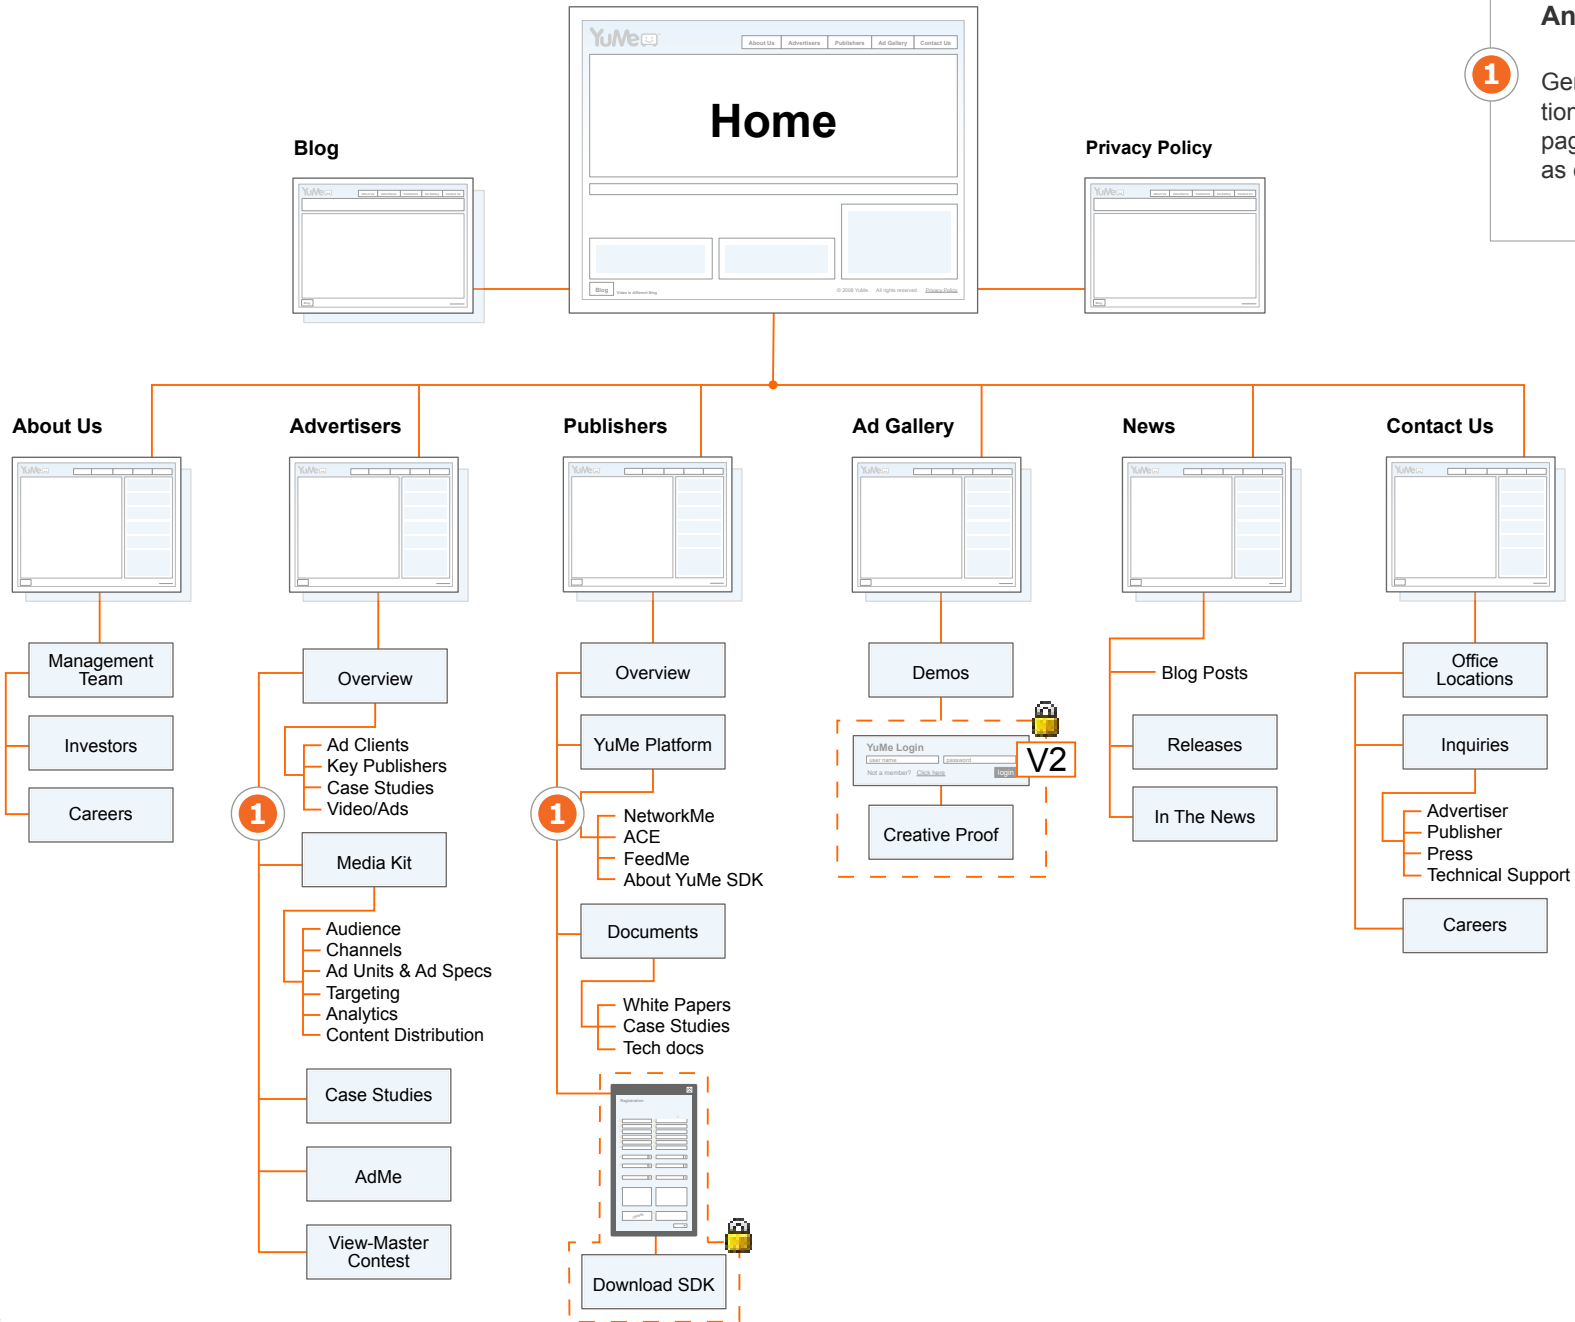

YuMe Website Redesign
Sitemap & Wires v4.2
September 22, 2008

YuMe Sitemap: Website

Annotations

1 General content. Page Demarcation still to be finalized i.e. pages/subpages may split/merge as content is developed.

Home Wire

Annotations

- 1 Simplified top-line navigation for easy task-focused navigation. Logo returns users to home.

(Option to do drop down menus. We don't recommend this per the shallow depth of the site.)
- 2 Primary feature area. Come out strong with Flash-based promo. YuMe elevator pitch for publishers and advertisers. Upon final animation a post roll ad of demo's will rotate randomly.
- 3 Simple and tasteful updating news feed. XML or RSS driven. Design option: float top few stories up in vertical scrolling fashion. Include Blog etc.
- 4 Advertisers Promo/Tout Box.
- 5 Publishers Promo/Tout Boxes.
- 6 With weighting depicted here, good approach for launch could be to use secondary for technology message or product feature, and to narrow in on advertisers or publishers. Can also be used for Blog posts.
- 7 Prominent global bug to feature blog.
- 8 Legal/Crawler requisites.

Annotations

- 1** Treat Advertiser pages almost like secondary home pages. Impactful and message-forward.
- 2** Leverage leadership claims and factoids (e.g. number of uniques and streams).
- 3** Make focused case to advertiser audience. Be more playful in this section.
- 4** Progressive right-side secondary nav treatment.
- 5** Flash driven animation spotlighting key advertisers' logos.
- 6** Featured sample ad campaigns. Clicking will take user to a pop up overlay. User views sample ad campaign with option to close inline or go to ad gallery.
- 7** Prominent CTA – goes to sales rep contact.
- 8** Same form as current site.